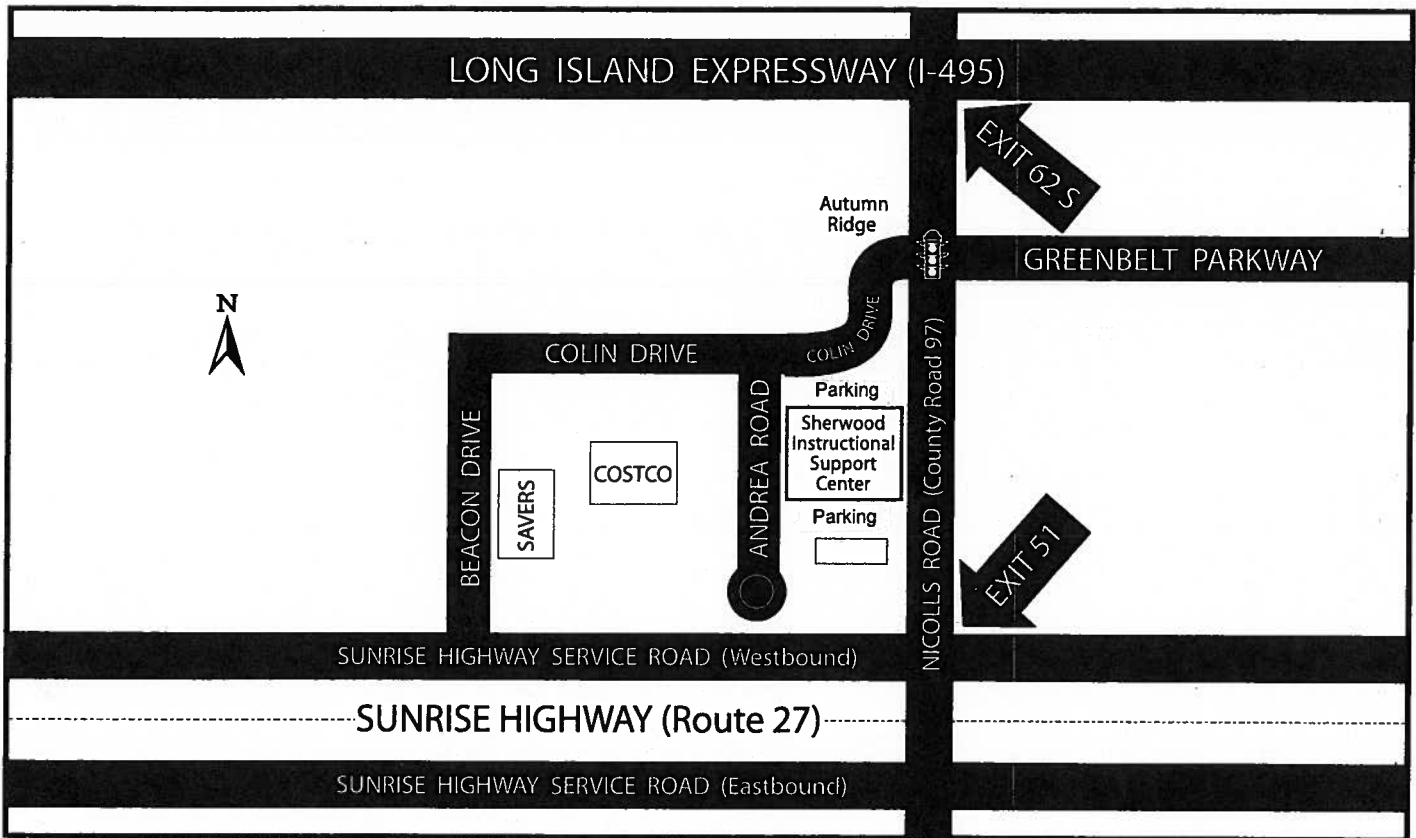

Sherwood Instructional Support Center
15 Andrea Road, Holbrook, New York 11741-4310
Tel: 631-244-4255

DIRECTIONS

FROM THE WEST:

via Sunrise Highway (Route 27)

East on Sunrise Highway (Route 27) to Exit 51 - Stony Brook/Blue Point (County Road 97). Continue east on service road to Nicolls Road (County Road 97) North. Left turn at the first traffic light onto Colin Drive. Left turn onto Andrea Road. Eastern Suffolk BOCES will be on the left.

via the Long Island Expressway (I-495)

East on the LIE (I-495) to Exit 62 South - Nicolls Road (County Road 97). At the first traffic light turn right onto Colin Drive. Left turn onto Andrea Road. Eastern Suffolk BOCES will be on the left.

FROM THE EAST:

via Sunrise Highway (Route 27)

West on Sunrise Highway (Route 27) to Exit 51 - Stony Brook/Blue Point (County Road 97). Continue west on service road. Right turn onto Beacon Drive into Sherwood Corporate Center Complex. Right turn onto Colin Drive. Right turn onto Andrea Road. Eastern Suffolk BOCES will be on the left.

via the Long Island Expressway (I-495)

West on the LIE (I-495) to Exit 62 South - Nicolls Road (County Road 97). Proceed on the service road over the overpass to Nicolls Road South. At the first traffic light turn right onto Colin Drive. Left turn onto Andrea Road. Eastern Suffolk BOCES will be on the left.